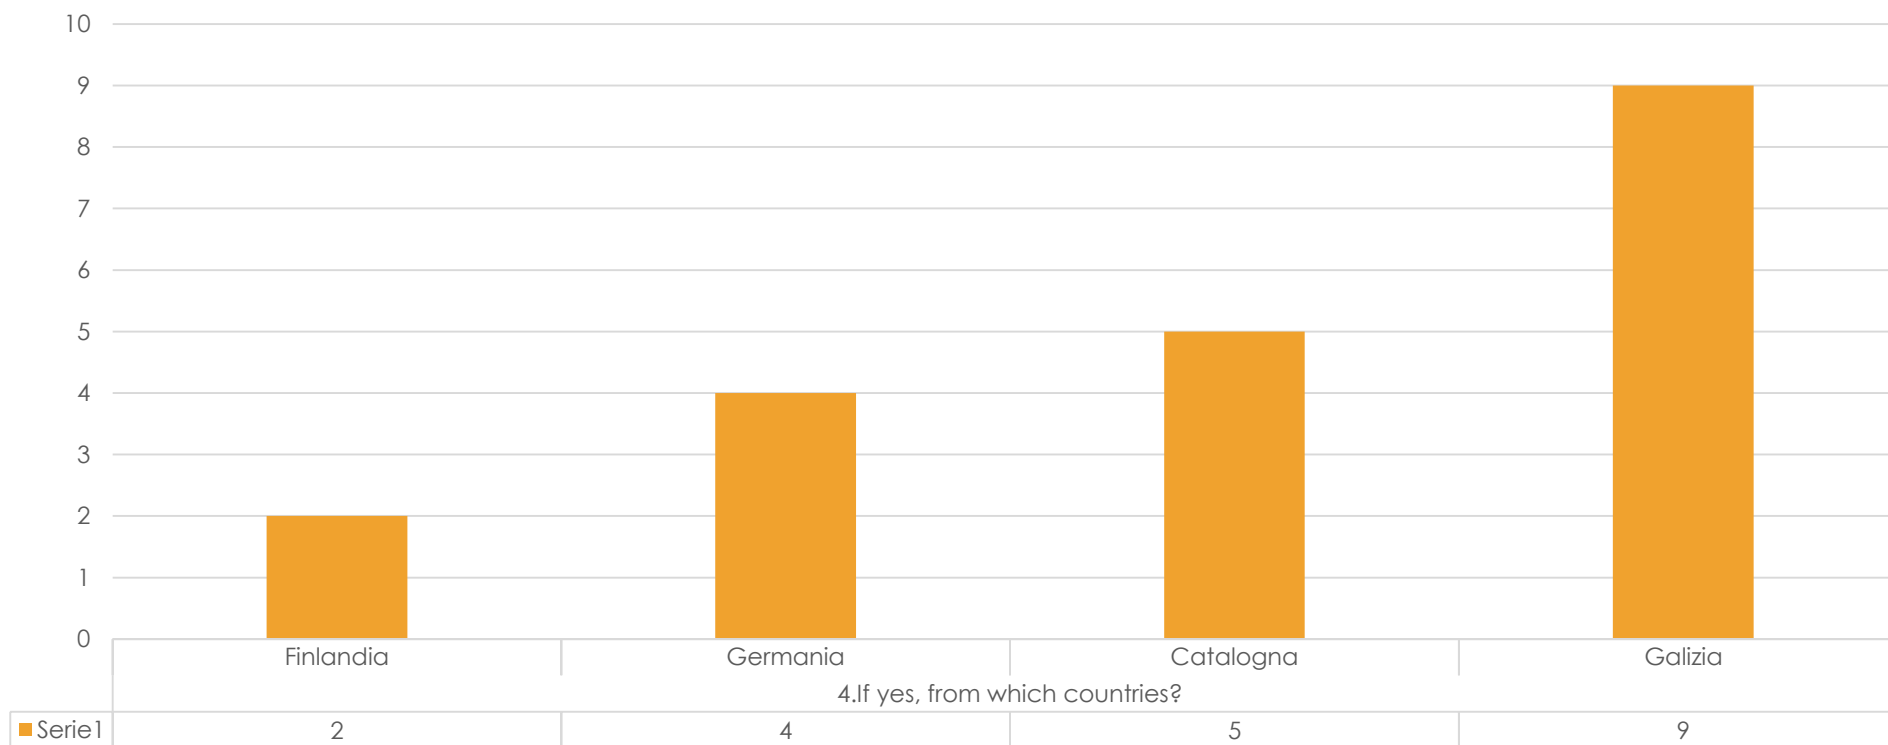

Erasmus+

Data questionnaire for Civitavecchia Students

number of students on the move53

Data questionnaire for Civitavecchia Students

Data questionnaire for Civitavecchia Students

Data questionnaire for Civitavecchia Students

Data questionnaire for Civitavecchia Students

Titolo del grafico

Data questionnaire for Civitavecchia Students

Data questionnaire for Civitavecchia Students

Data questionnaire for Civitavecchia Students

Data questionnaire for Civitavecchia Students