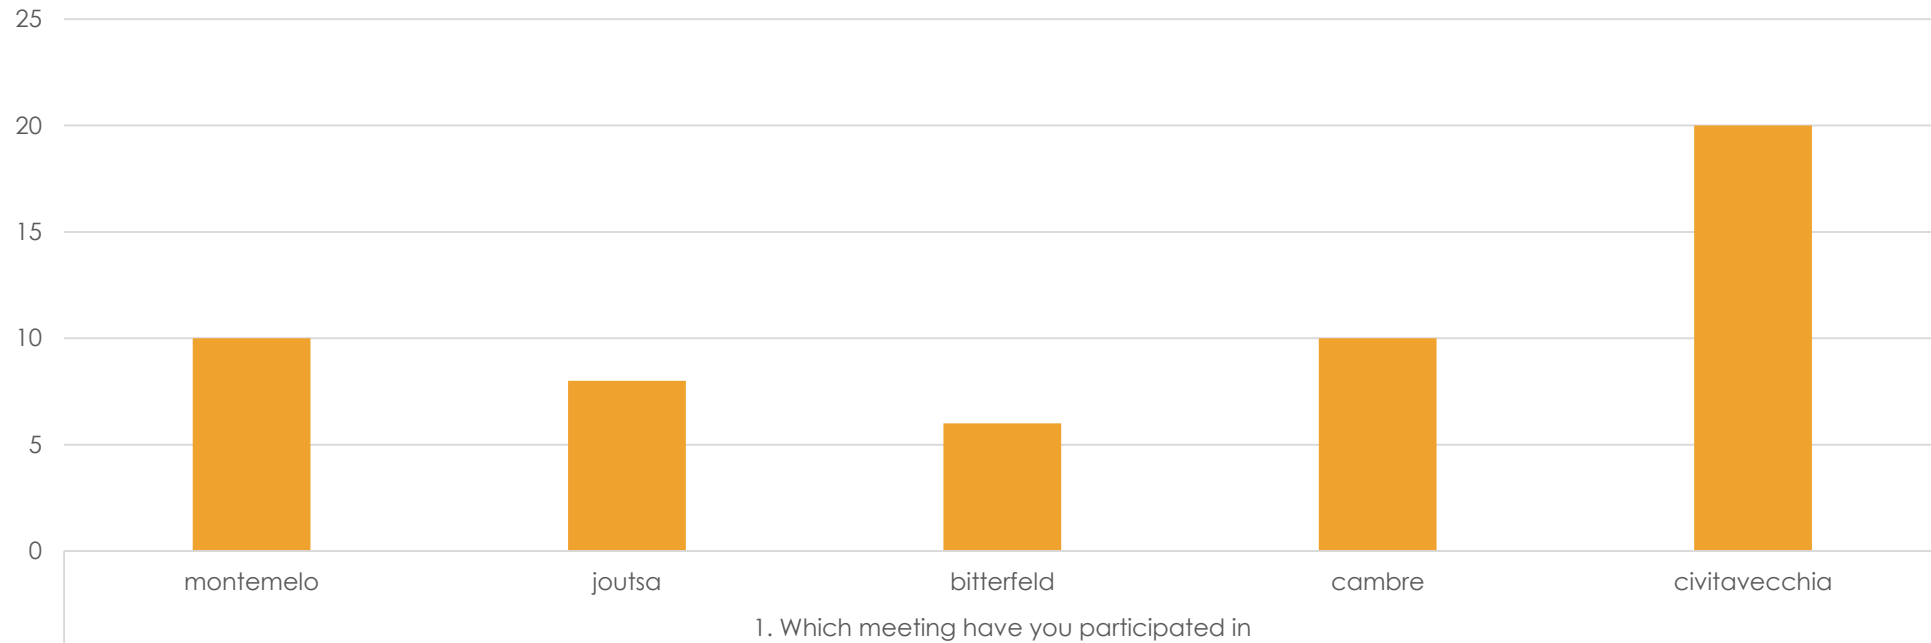

Erasmus+

Data questionnaire for Civitavecchia Students

number of students on the move53

Data questionnaire for Civitavecchia Students

Data questionnaire for Civitavecchia Students

Data questionnaire for Civitavecchia Students

Data questionnaire for Civitavecchia Students

Titolo del grafico

Data questionnaire for Civitavecchia Students

Data questionnaire for Civitavecchia Students

Data questionnaire for Civitavecchia Students

Data questionnaire for Civitavecchia Students