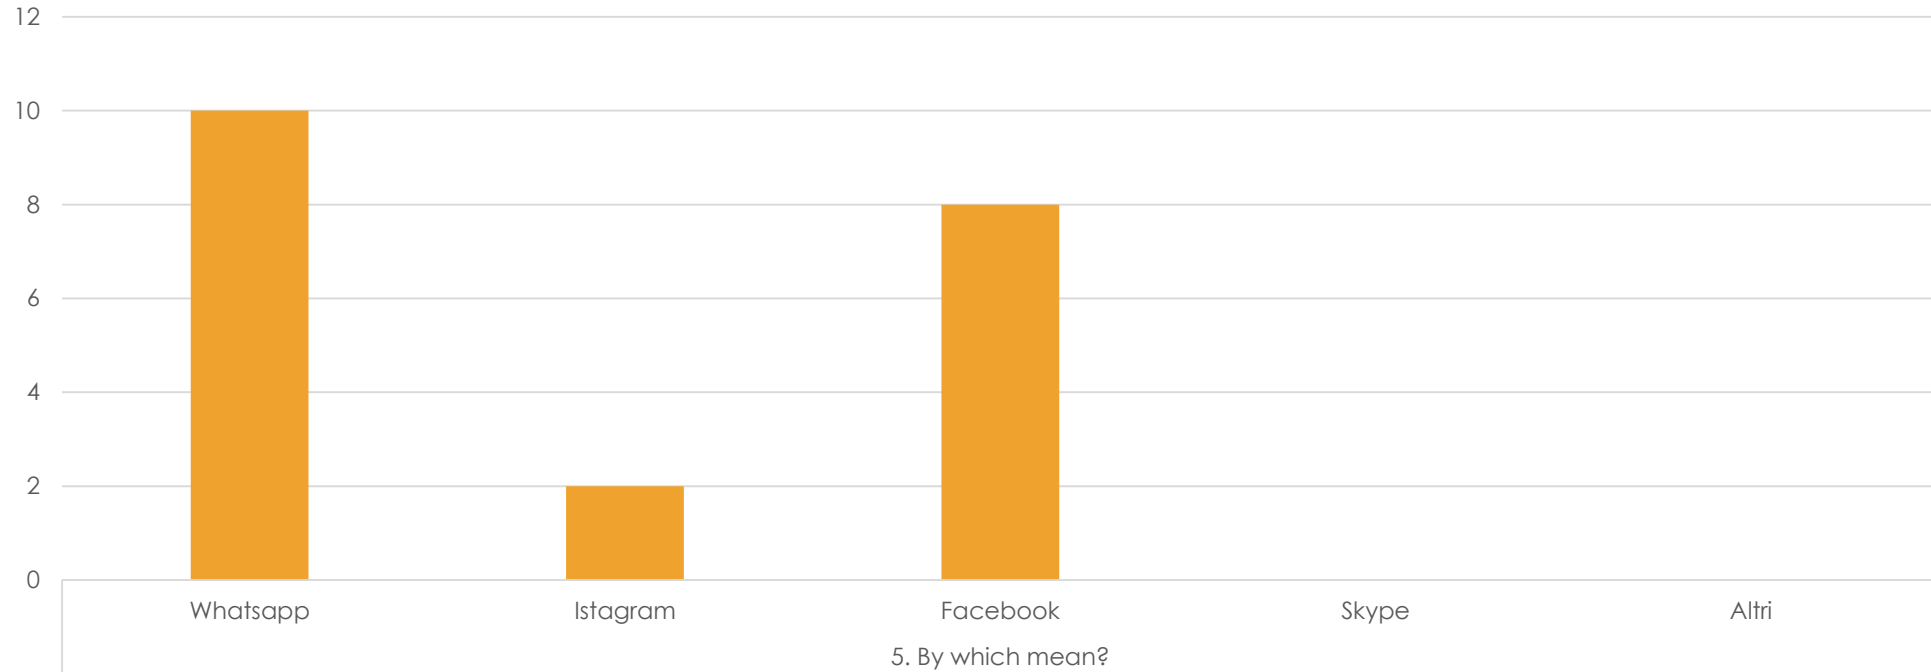

Titolo del grafico