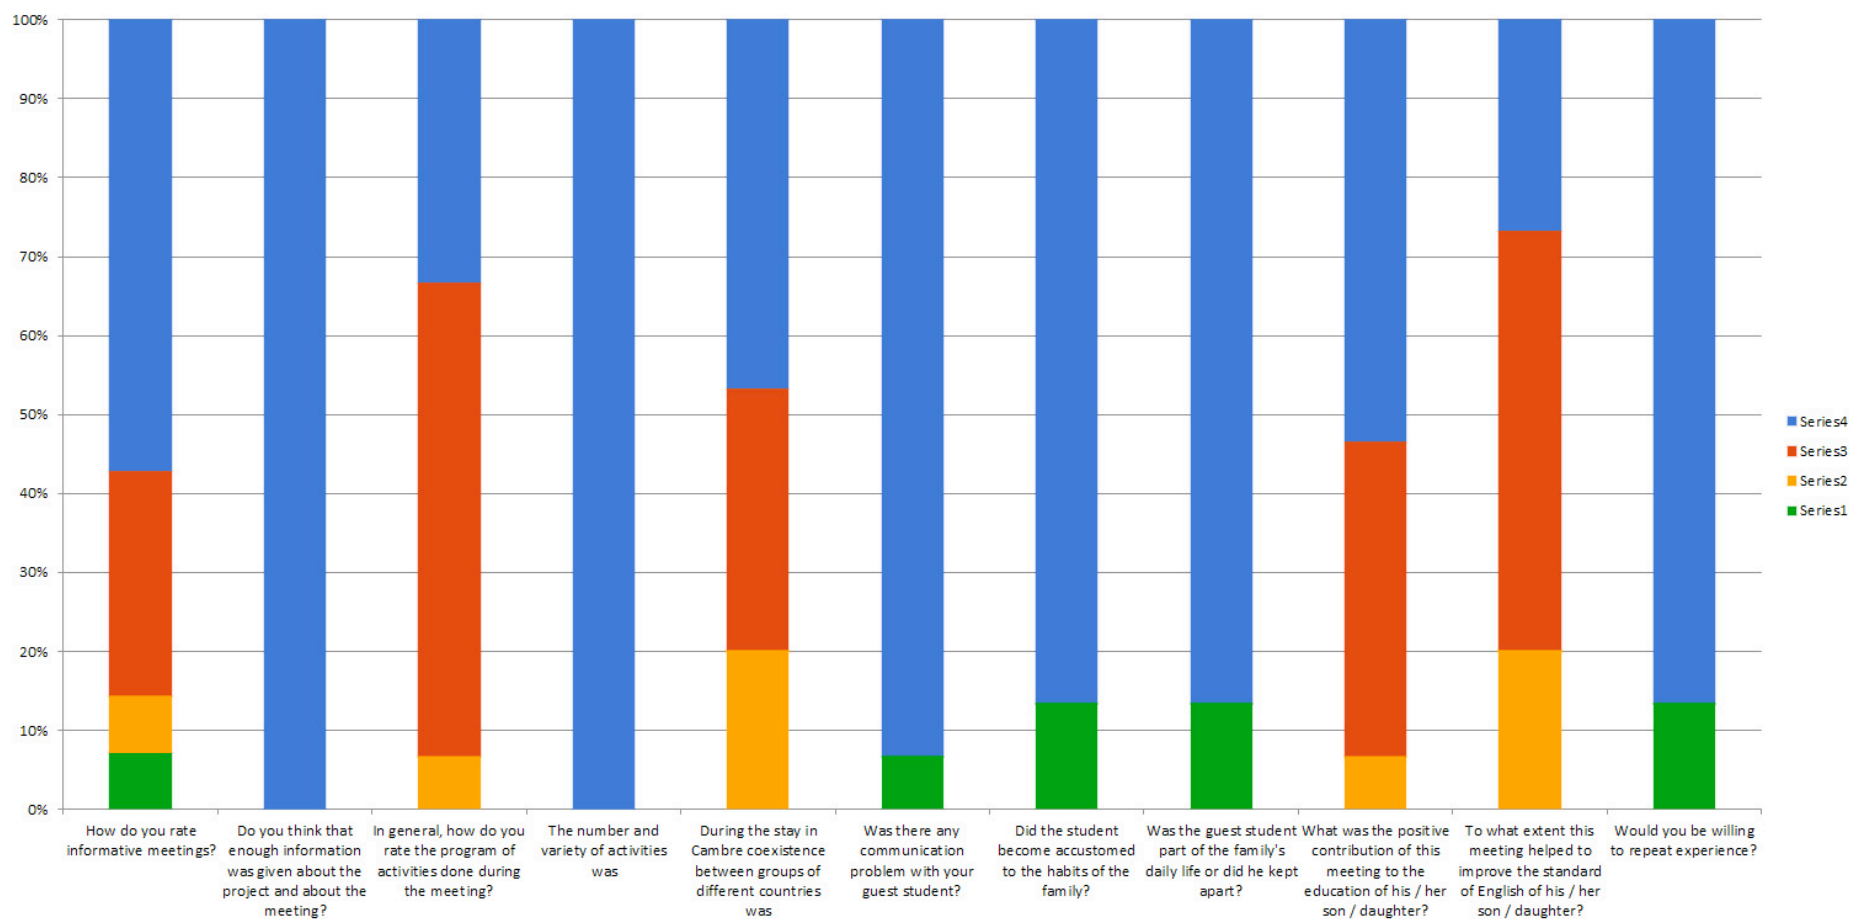

## Families' survey - Cambre meeting

Series 1: Blue, máx qualifying (very good, yes, very, etc), also used as “yes” in yes-no type of question

Series 2: Red, good qualifying (good, to some extent, etc)

Series 3: Yellow, average qualifying (average, not bad, etc)

Series 4: Green, bad qualifying (not at all, bad, etc), also used as “no” in yes-no type of question